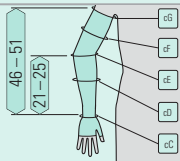

Soft Compress® Bandage Liner Arm - 6822

Lengths in cm

Circumferences in cm

	1 x-small	2 small	3 medium	4 large	5 x-large	6 xx-large
cG	30 – 33	32 – 35	34 – 37	36 – 39.5	38 – 41.5	40 – 44
cF	28 – 30.5	30 – 33	32 – 35	34 – 37	36 – 39.5	38 – 41.5
cE	25 – 27.5	27 – 29.5	29 – 31.5	30.5 – 33.5	32 – 35	33.5 – 36.5
cD	23 – 25	24.5 – 27	26 – 28.5	27.5 – 30	29 – 31.5	30.5 – 33.5
cC	14.5 – 16	16 – 17.5	17.5 – 19	19 – 20.5	20.5 – 22	22 – 24